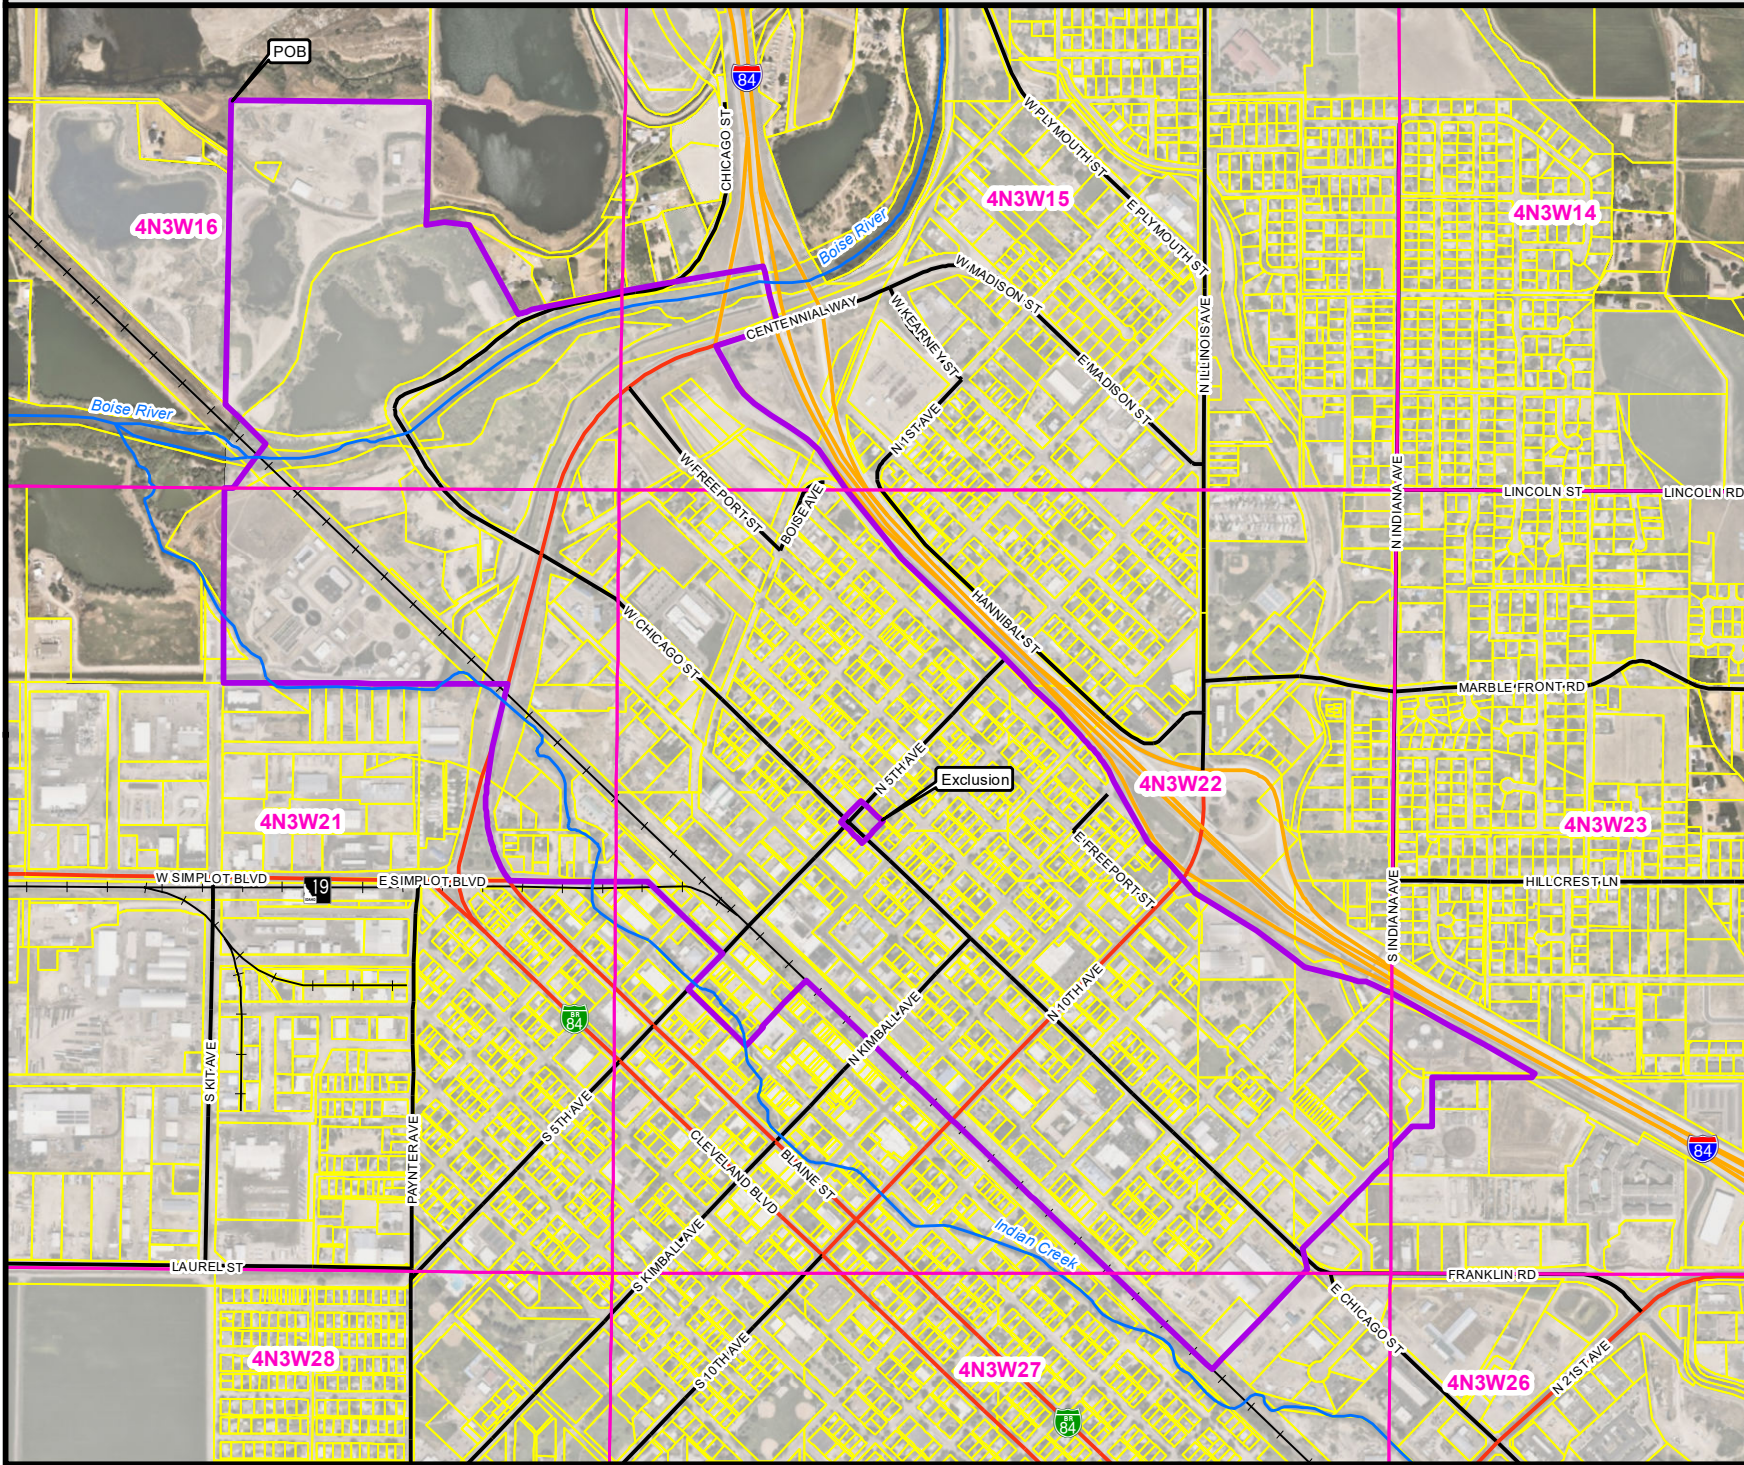

2025 URA Allocation Area Expansion

City of Caldwell

Legend

- Sections
- Caldwell
- Taxlots
- **Road Type**
- Interstate
- Highway
- Major Road
- Railroad

REVISED

Print Date: 20 Jan 2026