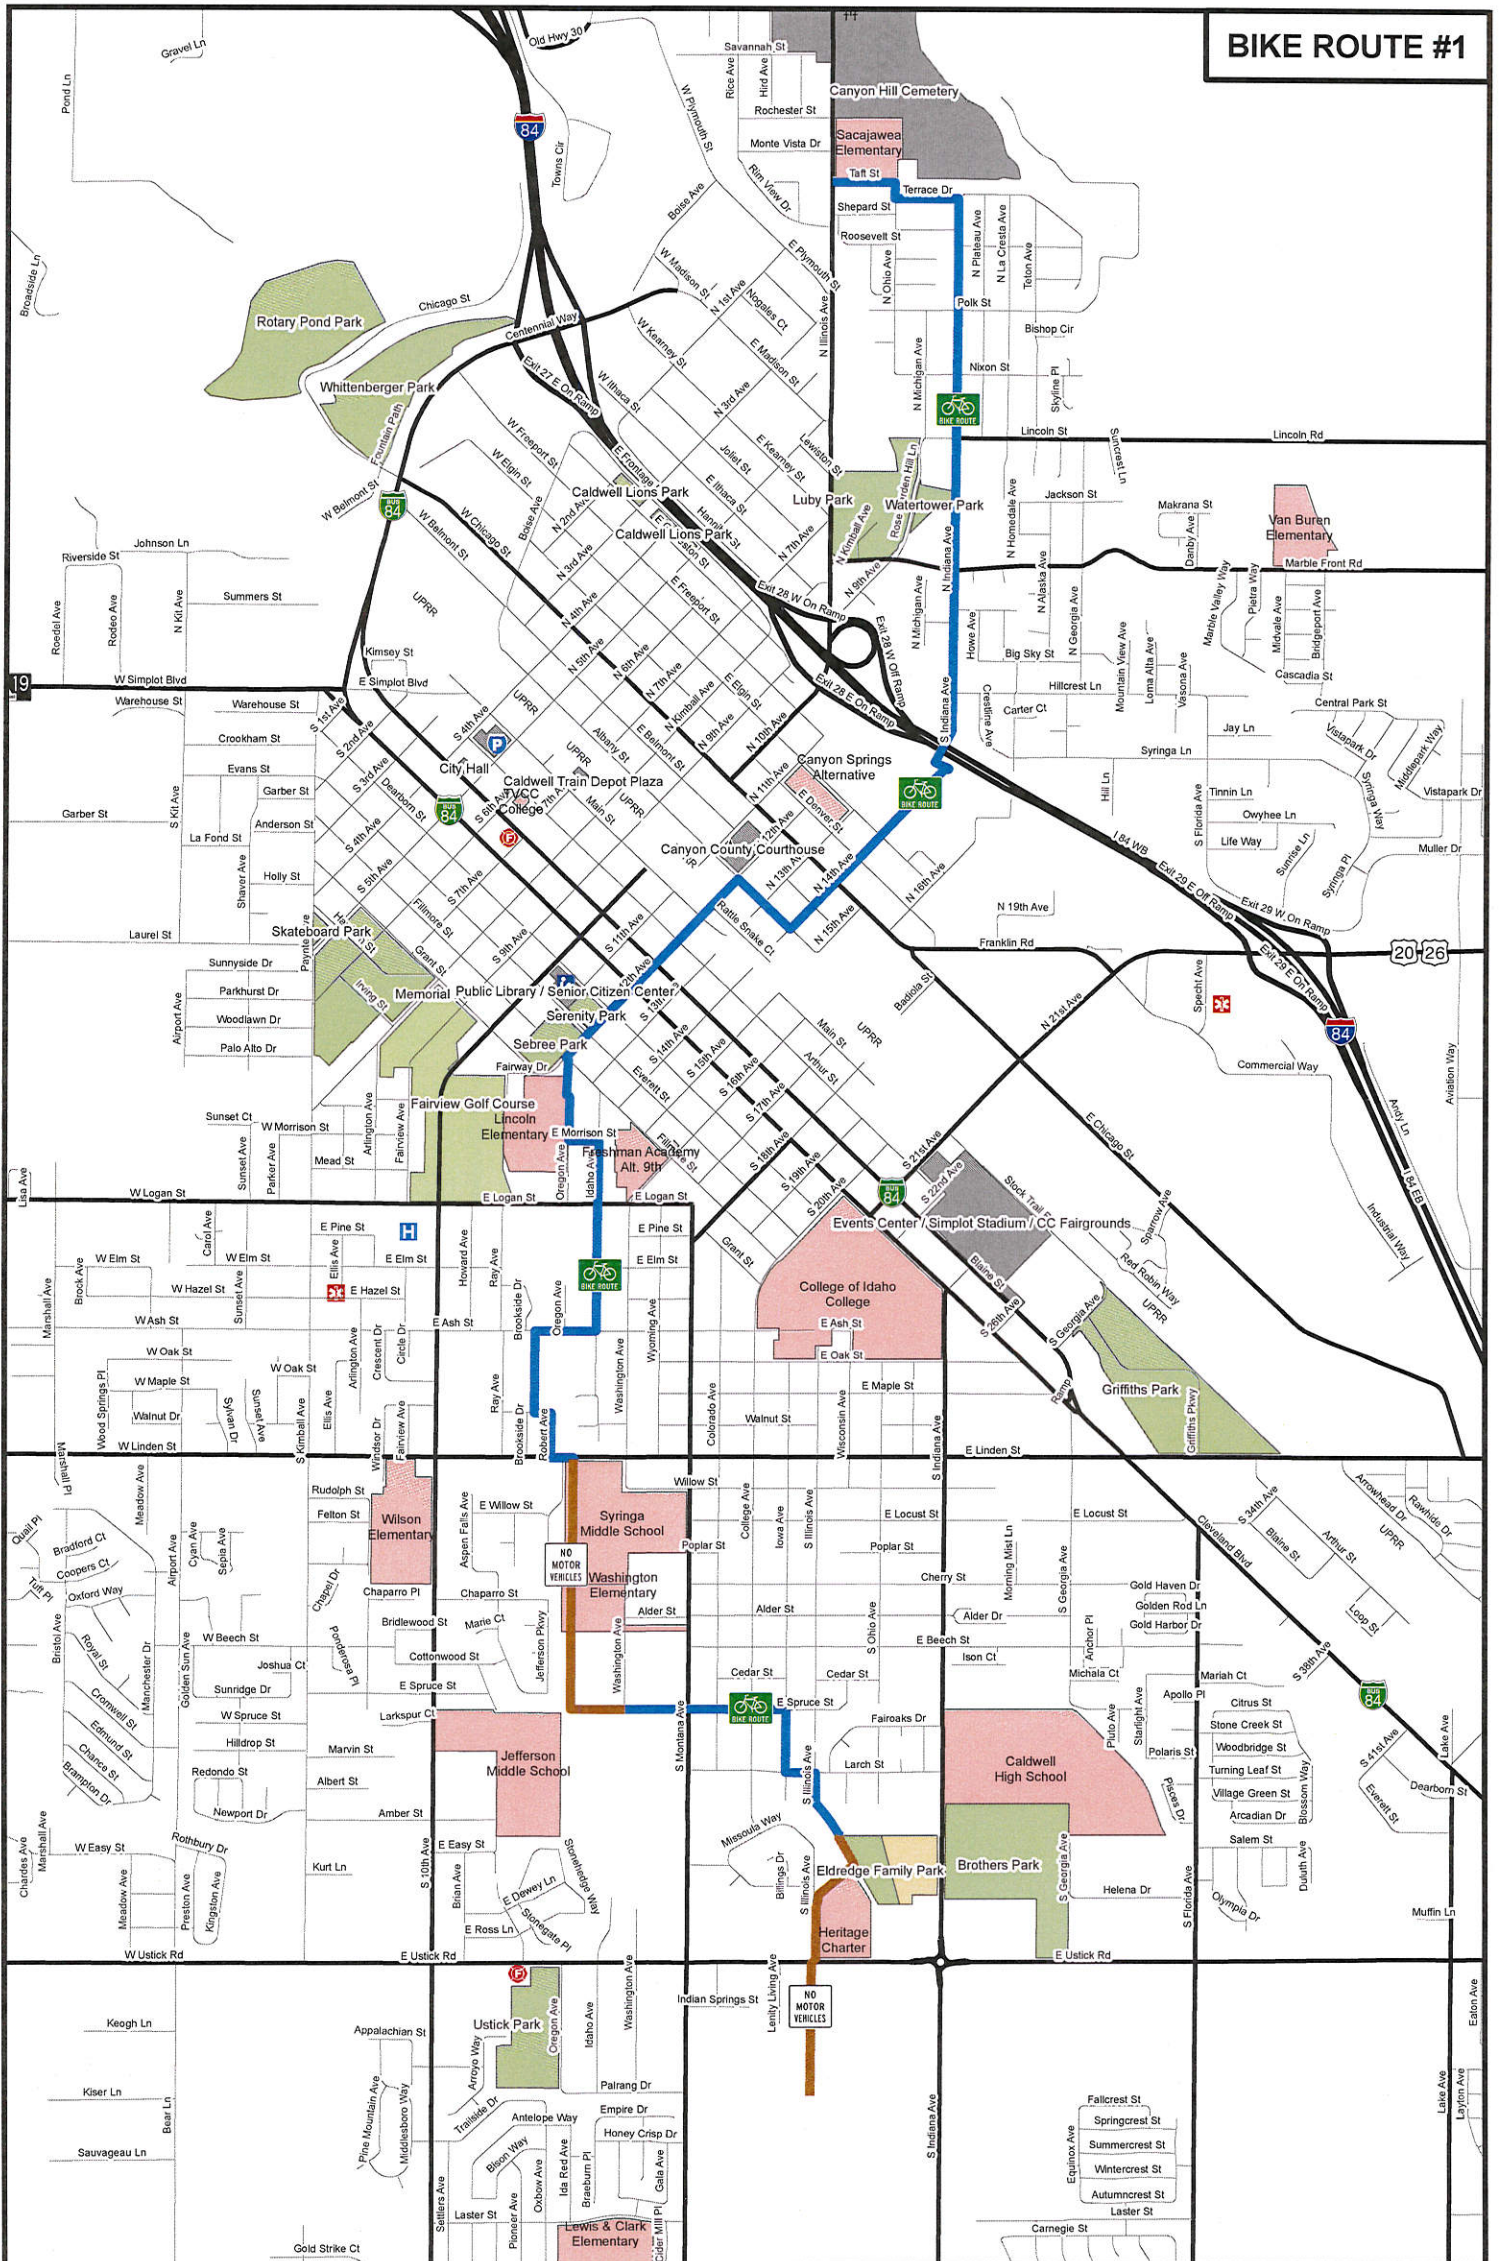

BIKE ROUTE #1

City of Caldwell

Legend	
	Pathway
	Interstate
	Highway
	Major Road
	Local Road
	Schools
	Public Places
	Golf Course
	Park
	Rec Center
	Airport
	Cemetery
	Fire Station
	Hospital
	Library
	Paramedic
	Police
	Sheriff

NORTH

0 1,000 2,000 Feet

1 inch = 2,000 feet